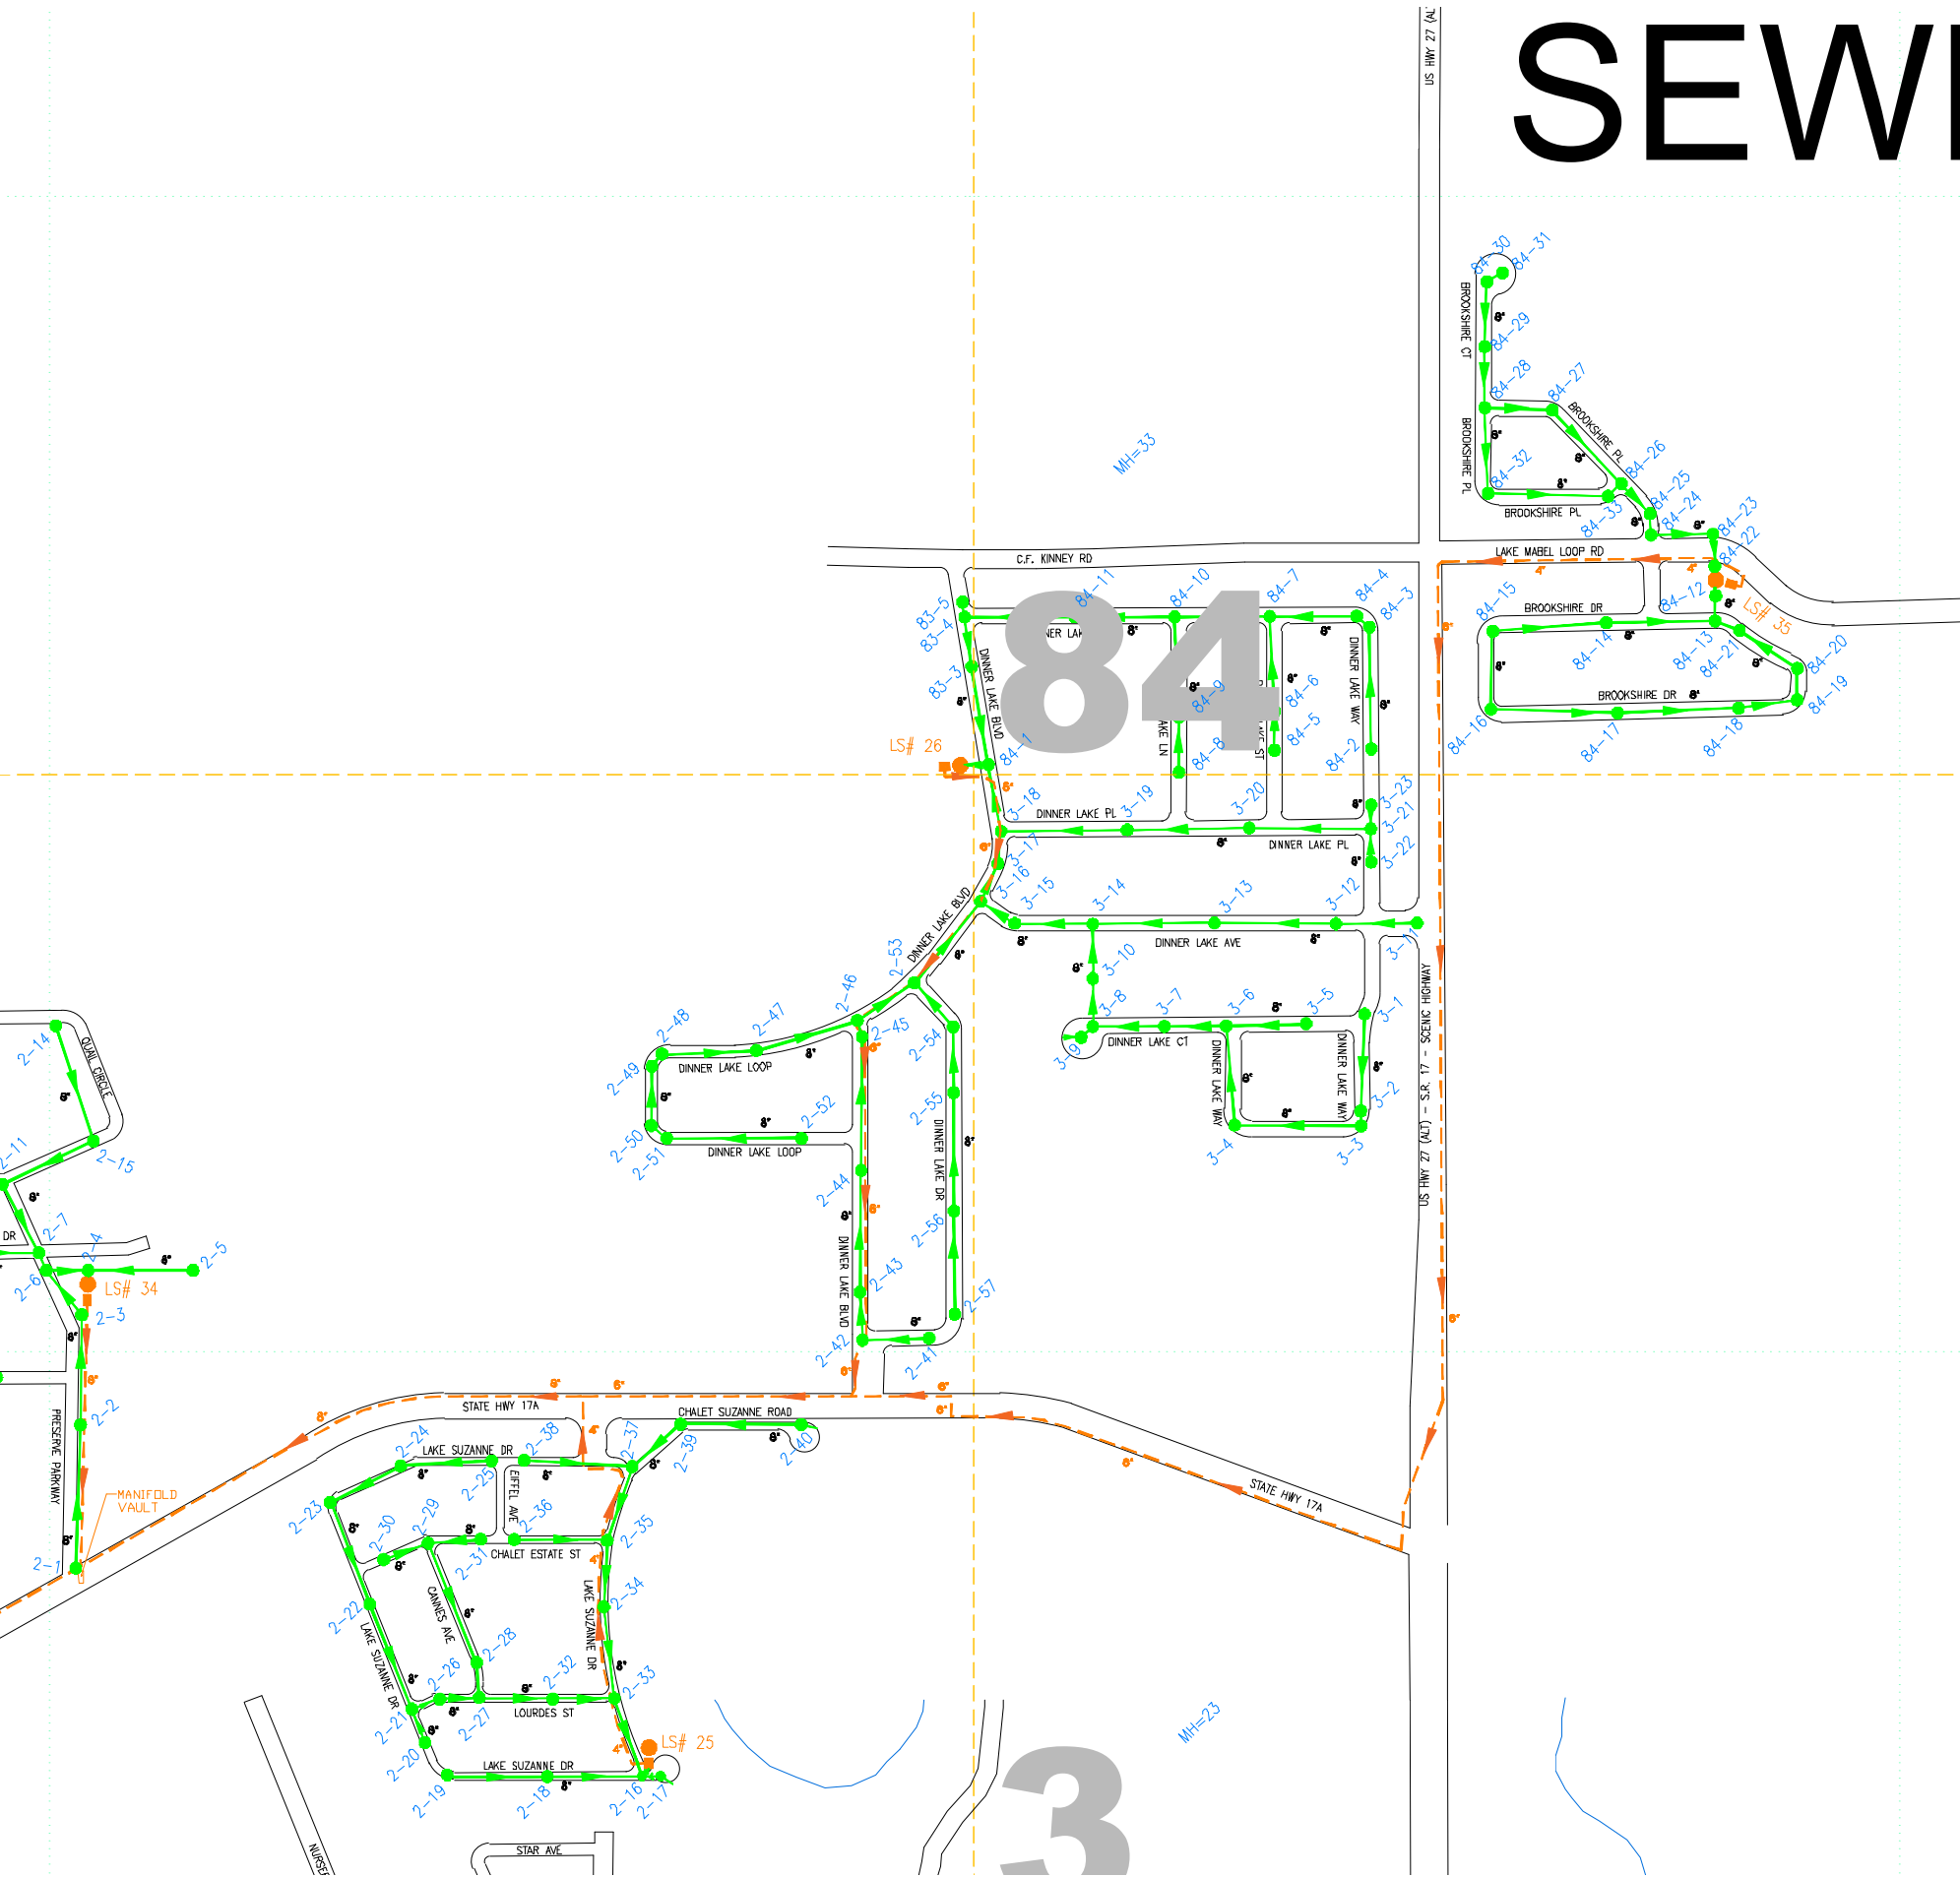

WATER MAP

85

3

Lake Starr

4

LAKE MABEL LOOP ROAD

SEWER MAP

85

LAKE MABEL LOOP ROAD