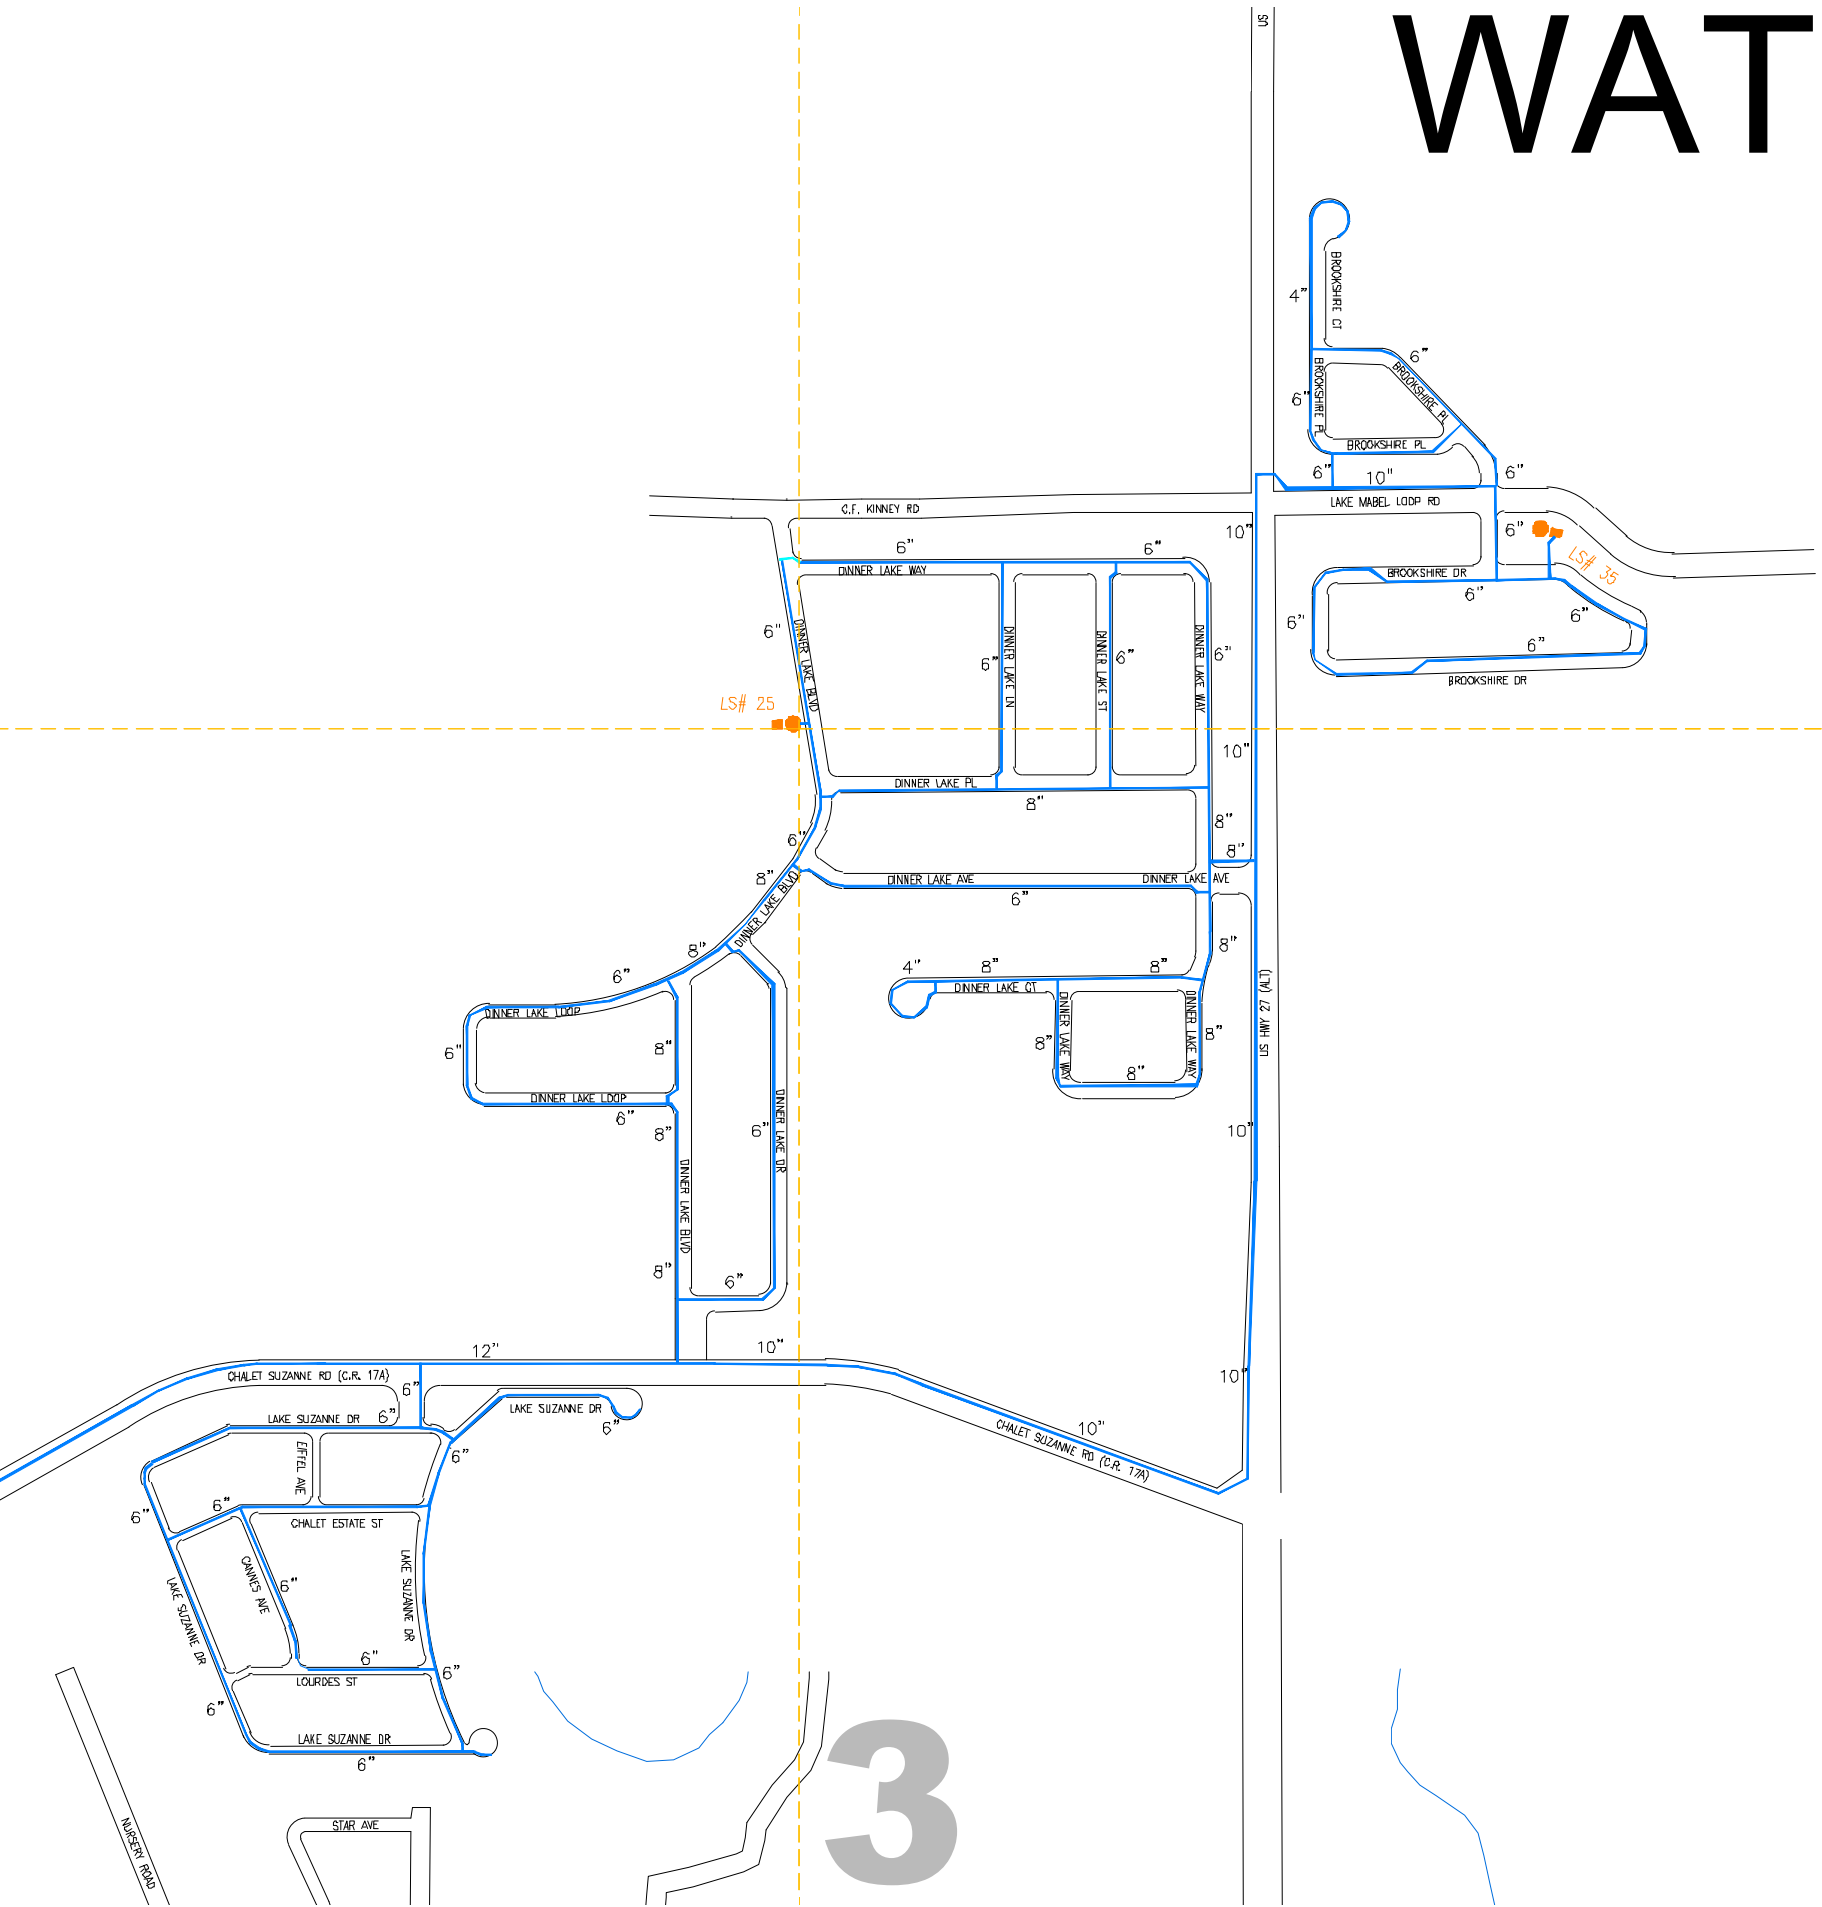

WATER MAP

85

3

Lake Starr

4

LAKE MABEL LOOP ROAD

SEWER MAP

85

LAKE MABEL LOOP ROAD