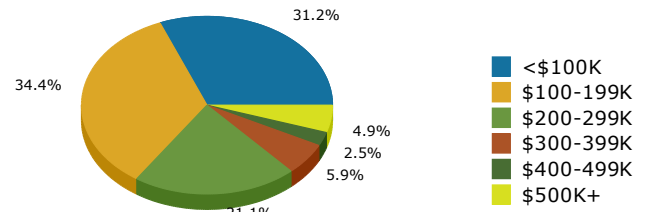

2020 Population by Race

2020 Population by Age

Households

2020 Home Value

2020-2025 Annual Growth Rate

Household Income

Source: U.S. Census Bureau, Census 2010 Summary File 1. Esri forecasts for 2020 and 2025.