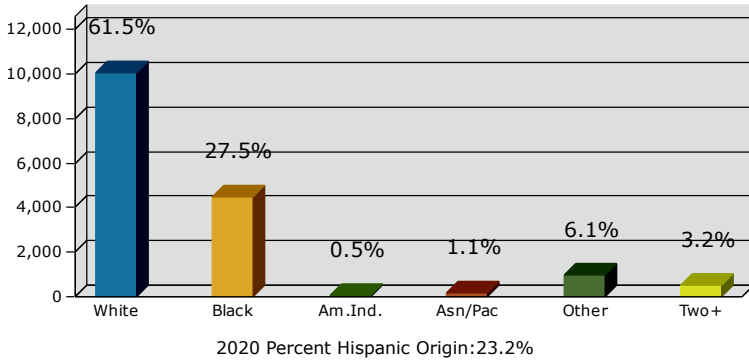

2020 Population by Race

2020 Population by Age

Households

2020 Home Value

2020-2025 Annual Growth Rate

Household Income

Source: U.S. Census Bureau, Census 2010 Summary File 1. Esri forecasts for 2020 and 2025.