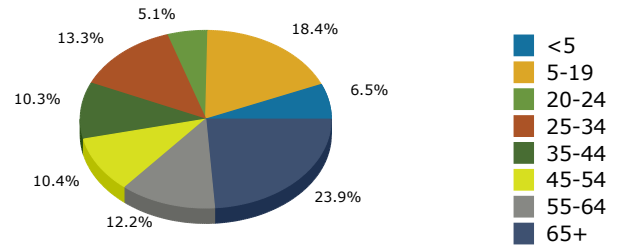

2020 Population by Race

2020 Population by Age

Households

2020 Home Value

2020-2025 Annual Growth Rate

Household Income

Source: U.S. Census Bureau, Census 2010 Summary File 1. Esri forecasts for 2020 and 2025.