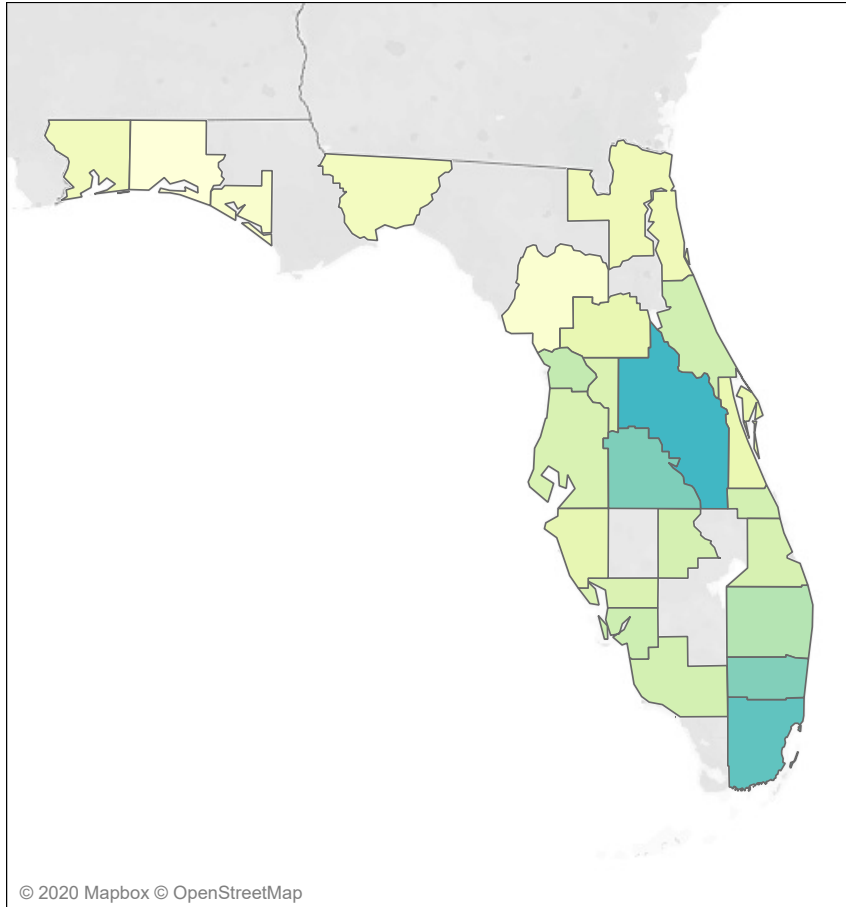

# Unemployment Rate by Metro Areas July 2020 (Not Seasonally Adjusted)

Select Indicator: Unemployment Rate    Month: None    Year: 2020    Adjustment: Not Seasonally Adjusted

[Glossary](#)

**Source:** Florida Department of Economic Opportunity, Bureau of Workforce Statistics and Economic Research, Local Area Unemployment Statistics (LAUS).