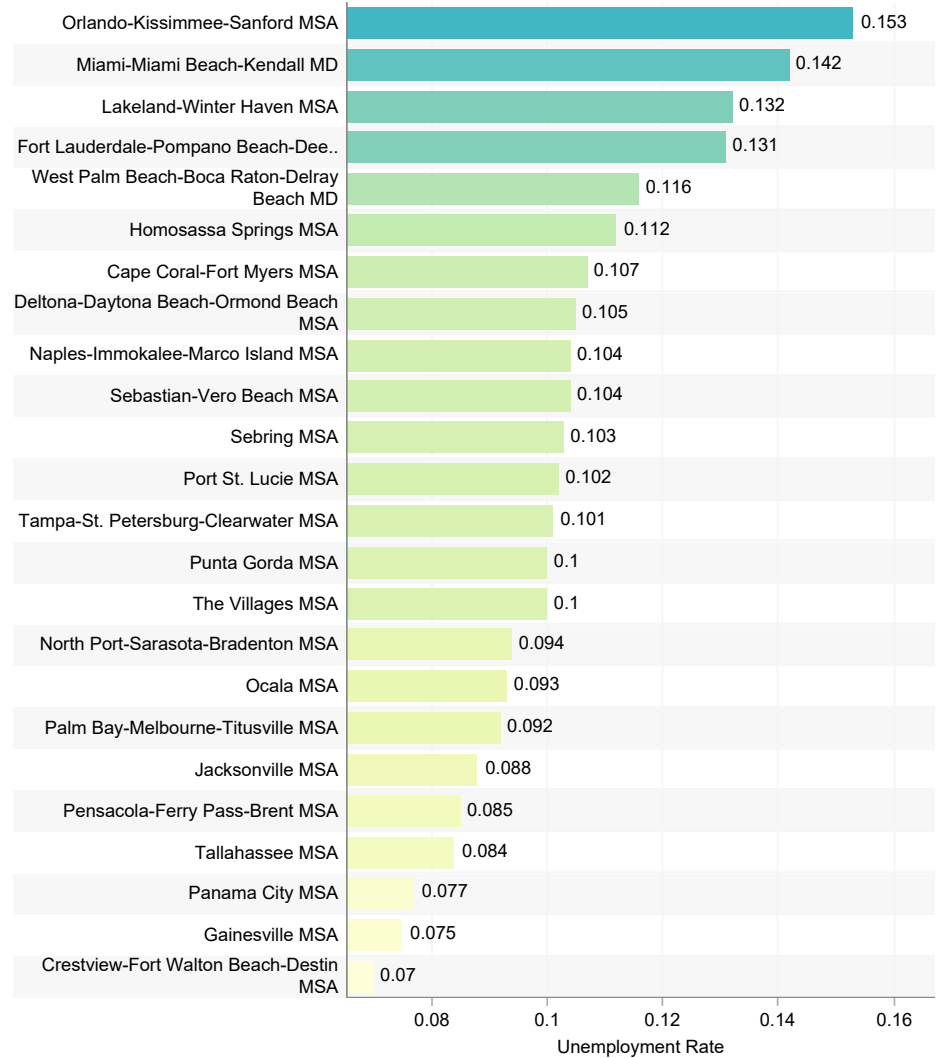

# Unemployment Rate by Metro Areas July 2020 (Not Seasonally Adjusted)

Select Indicator: Unemployment Rate    Month: None    Year: 2020    Adjustment: Not Seasonally Adjusted

[Glossary](#)

**Source:** Florida Department of Economic Opportunity, Bureau of Workforce Statistics and Economic Research, Local Area Unemployment Statistics (LAUS).